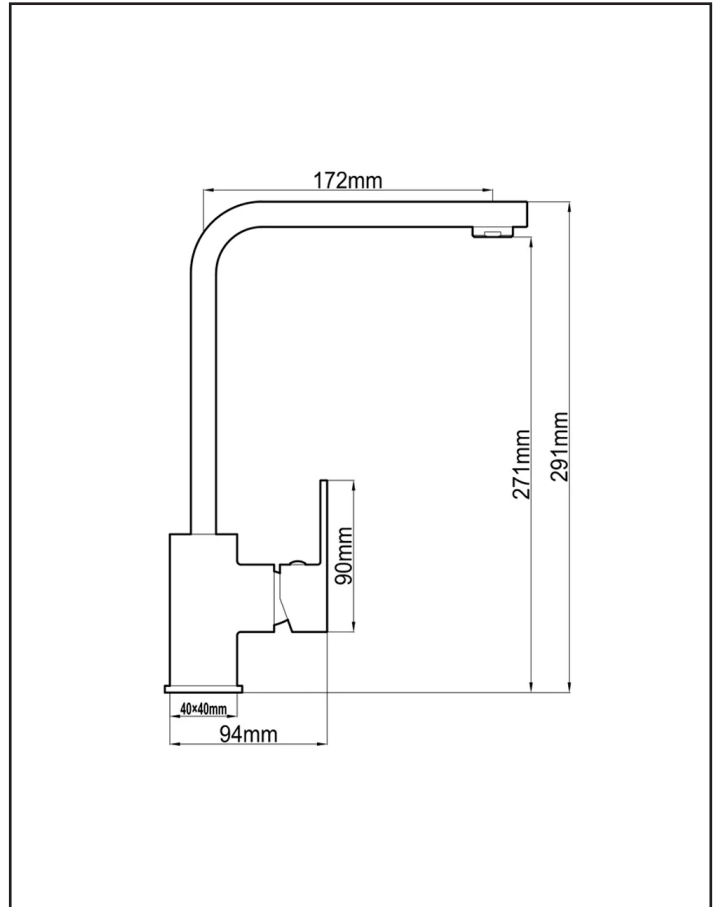

harmony

Harmony Alto Sink Mixer with 25mm Cartridge 5 Star - 5.5Lpm Black

HARMTAP10101

Black

WELS 5 star - 5.5L per min