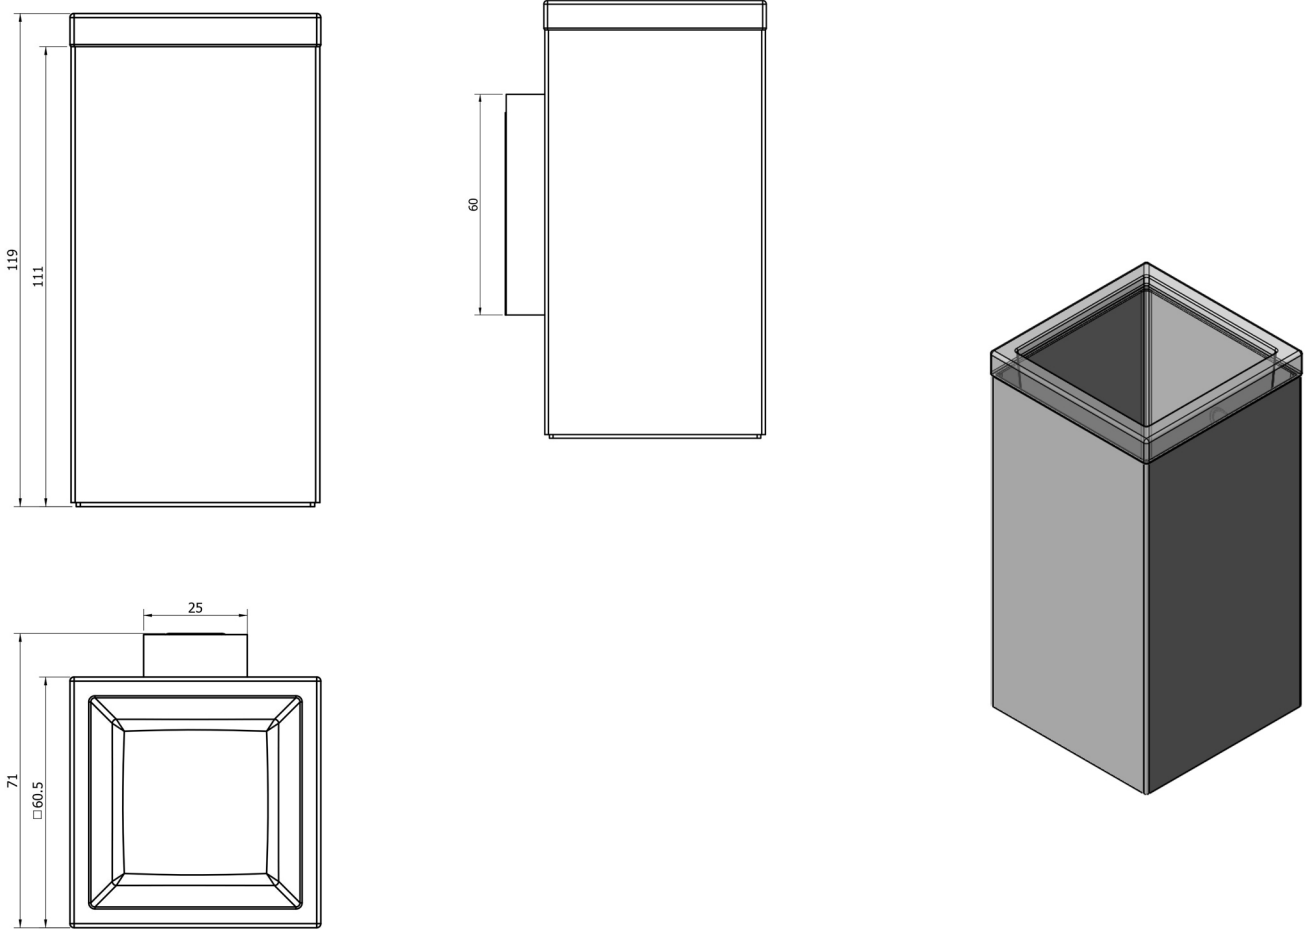

## Acton

**Neko Acton Tumbler Holder with Glass Tumbler Wall Mounted Removable Fixing Chrome  
NA100815**