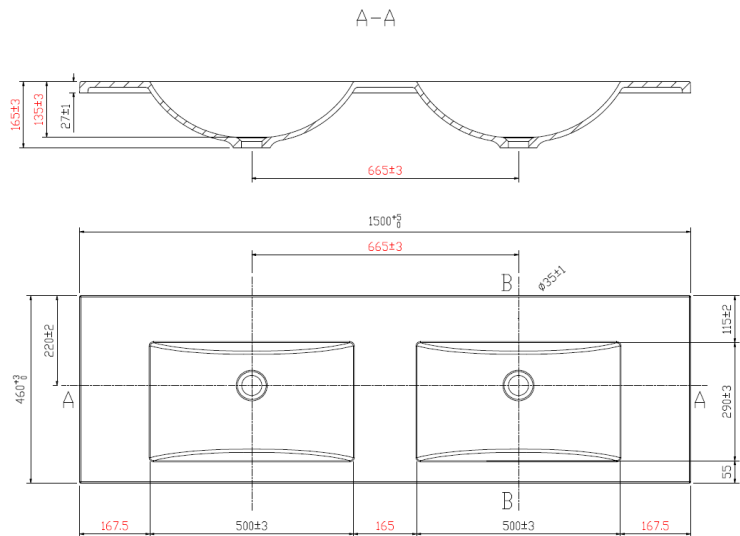

Polymarble Top 1500mm

Technical Specification

*Tap not included
*Please note that two tap holes are pictured for reference

Description

Polymarble Top to suit 1500mm Neko Vanity Double Bowl NTH

NV212219 White

Attributes

- 27mm thickness
- Gloss White Finish
- Require 40mm waste (not included)

*All dimensions are in millimeters and are subject to normal manufacturing variations. Actual dimensions should be checked prior to installation. Neko pursues a policy of continuing improvement in design and performance of its products. The right is therefore reserved to vary specifications without notice.