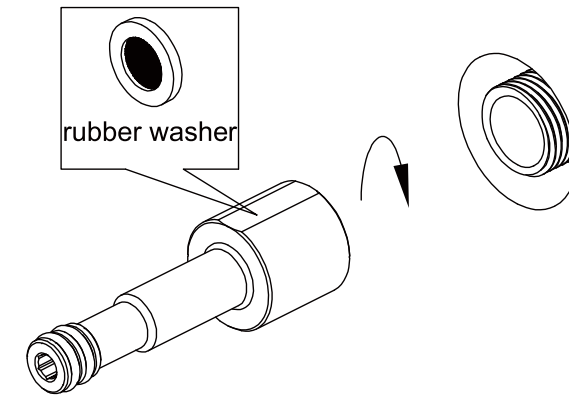

Mecca Basin/Bath Spout Only

Nero

Versions:202401

Drawing	Specifications	Packaging Includes								
	<p>Watermark License WM-060073</p> <p>Temperature Rating Min 1°C-Max 75°C</p> <p>Pressure Rating Min 150kpa - Max 500kpa</p> <hr/> <p>Finish & SKU</p> <table><tbody><tr><td>● Chrome NR221903c(120/160/185/230/260)CH</td><td>● Gun Metal NR221903c(120/160/185/230/260)GM</td></tr><tr><td>● Matte Black NR221903c(120/160/185/230/260)MB</td><td>● Brushed Gold NR221903c(120/160/185/230/260)BG</td></tr><tr><td>● Brushed Bronze NR221903c(120/160/185/230/260)BZ</td><td>● Brushed Nickel NR221903c(120/160/185/230/260)BN</td></tr><tr><td>● Matte White NR221903c(120/160/185/230/260)MW</td><td></td></tr></tbody></table>	● Chrome NR221903c(120/160/185/230/260)CH	● Gun Metal NR221903c(120/160/185/230/260)GM	● Matte Black NR221903c(120/160/185/230/260)MB	● Brushed Gold NR221903c(120/160/185/230/260)BG	● Brushed Bronze NR221903c(120/160/185/230/260)BZ	● Brushed Nickel NR221903c(120/160/185/230/260)BN	● Matte White NR221903c(120/160/185/230/260)MW		<p>1x Spout 1x Plate</p>
● Chrome NR221903c(120/160/185/230/260)CH	● Gun Metal NR221903c(120/160/185/230/260)GM									
● Matte Black NR221903c(120/160/185/230/260)MB	● Brushed Gold NR221903c(120/160/185/230/260)BG									
● Brushed Bronze NR221903c(120/160/185/230/260)BZ	● Brushed Nickel NR221903c(120/160/185/230/260)BN									
● Matte White NR221903c(120/160/185/230/260)MW										

*Dimensions are nominal measurements only.

Installation Instruction

STEP 1:
Cut off the G1/2 outlet thread to flush with the finished wall surface.

STEP 2
Turn the G1/2 spout adapter onto the outlet thread, and ensure to place the rubber washer inside, as shown in the figure.

STEP3:

- o Fit the back plate onto the spout adapter.
- o Place the ABS washer against the backplate.
- o Push in the spout onto spout adapter, tighten two grub screws firmly on the underside of the spout with the Allen key. (Don't over tighten)