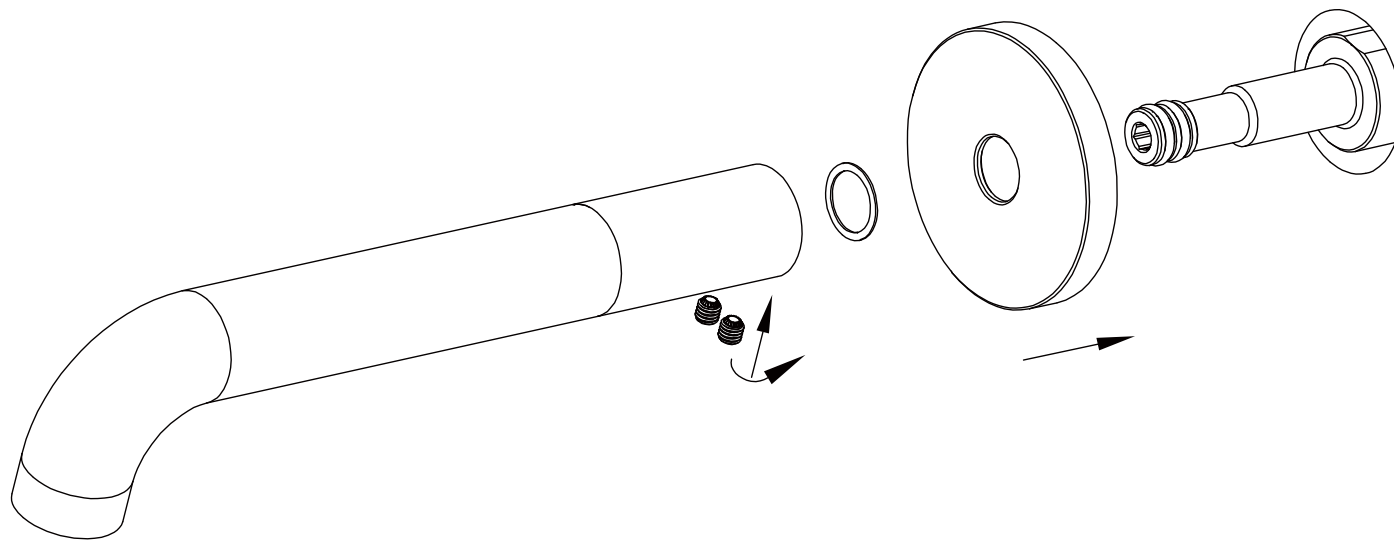

Mecca Basin/Bath Spout Only

Nero

Versions:202401

Drawing	Specifications	Packaging Includes								
	<p>Watermark License WM-060073</p> <p>Temperature Rating Min 1°C-Max 75°C</p> <p>Pressure Rating Min 150kpa - Max 500kpa</p> <hr/> <p>Finish & SKU</p> <table><tbody><tr><td>● Chrome NR221903c(120/160/185/230/260)CH</td><td>● Gun Metal NR221903c(120/160/185/230/260)GM</td></tr><tr><td>● Matte Black NR221903c(120/160/185/230/260)MB</td><td>● Brushed Gold NR221903c(120/160/185/230/260)BG</td></tr><tr><td>● Brushed Bronze NR221903c(120/160/185/230/260)BZ</td><td>● Brushed Nickel NR221903c(120/160/185/230/260)BN</td></tr><tr><td>● Matte White NR221903c(120/160/185/230/260)MW</td><td></td></tr></tbody></table>	● Chrome NR221903c(120/160/185/230/260)CH	● Gun Metal NR221903c(120/160/185/230/260)GM	● Matte Black NR221903c(120/160/185/230/260)MB	● Brushed Gold NR221903c(120/160/185/230/260)BG	● Brushed Bronze NR221903c(120/160/185/230/260)BZ	● Brushed Nickel NR221903c(120/160/185/230/260)BN	● Matte White NR221903c(120/160/185/230/260)MW		<p>1x Spout 1x Plate</p>
● Chrome NR221903c(120/160/185/230/260)CH	● Gun Metal NR221903c(120/160/185/230/260)GM									
● Matte Black NR221903c(120/160/185/230/260)MB	● Brushed Gold NR221903c(120/160/185/230/260)BG									
● Brushed Bronze NR221903c(120/160/185/230/260)BZ	● Brushed Nickel NR221903c(120/160/185/230/260)BN									
● Matte White NR221903c(120/160/185/230/260)MW										

*Dimensions are nominal measurements only.

Installation Instruction

STEP 1:
Cut off the G1/2 outlet thread to flush with the finished wall surface.

STEP 2
Turn the G1/2 spout adapter onto the outlet thread, and ensure to place the rubber washer inside, as shown in the figure.

STEP3:

- o Fit the back plate onto the spout adapter.
- o Place the ABS washer against the backplate.
- o Push in the spout onto spout adapter, tighten two grub screws firmly on the underside of the spout with the Allen key. (Don't over tighten)