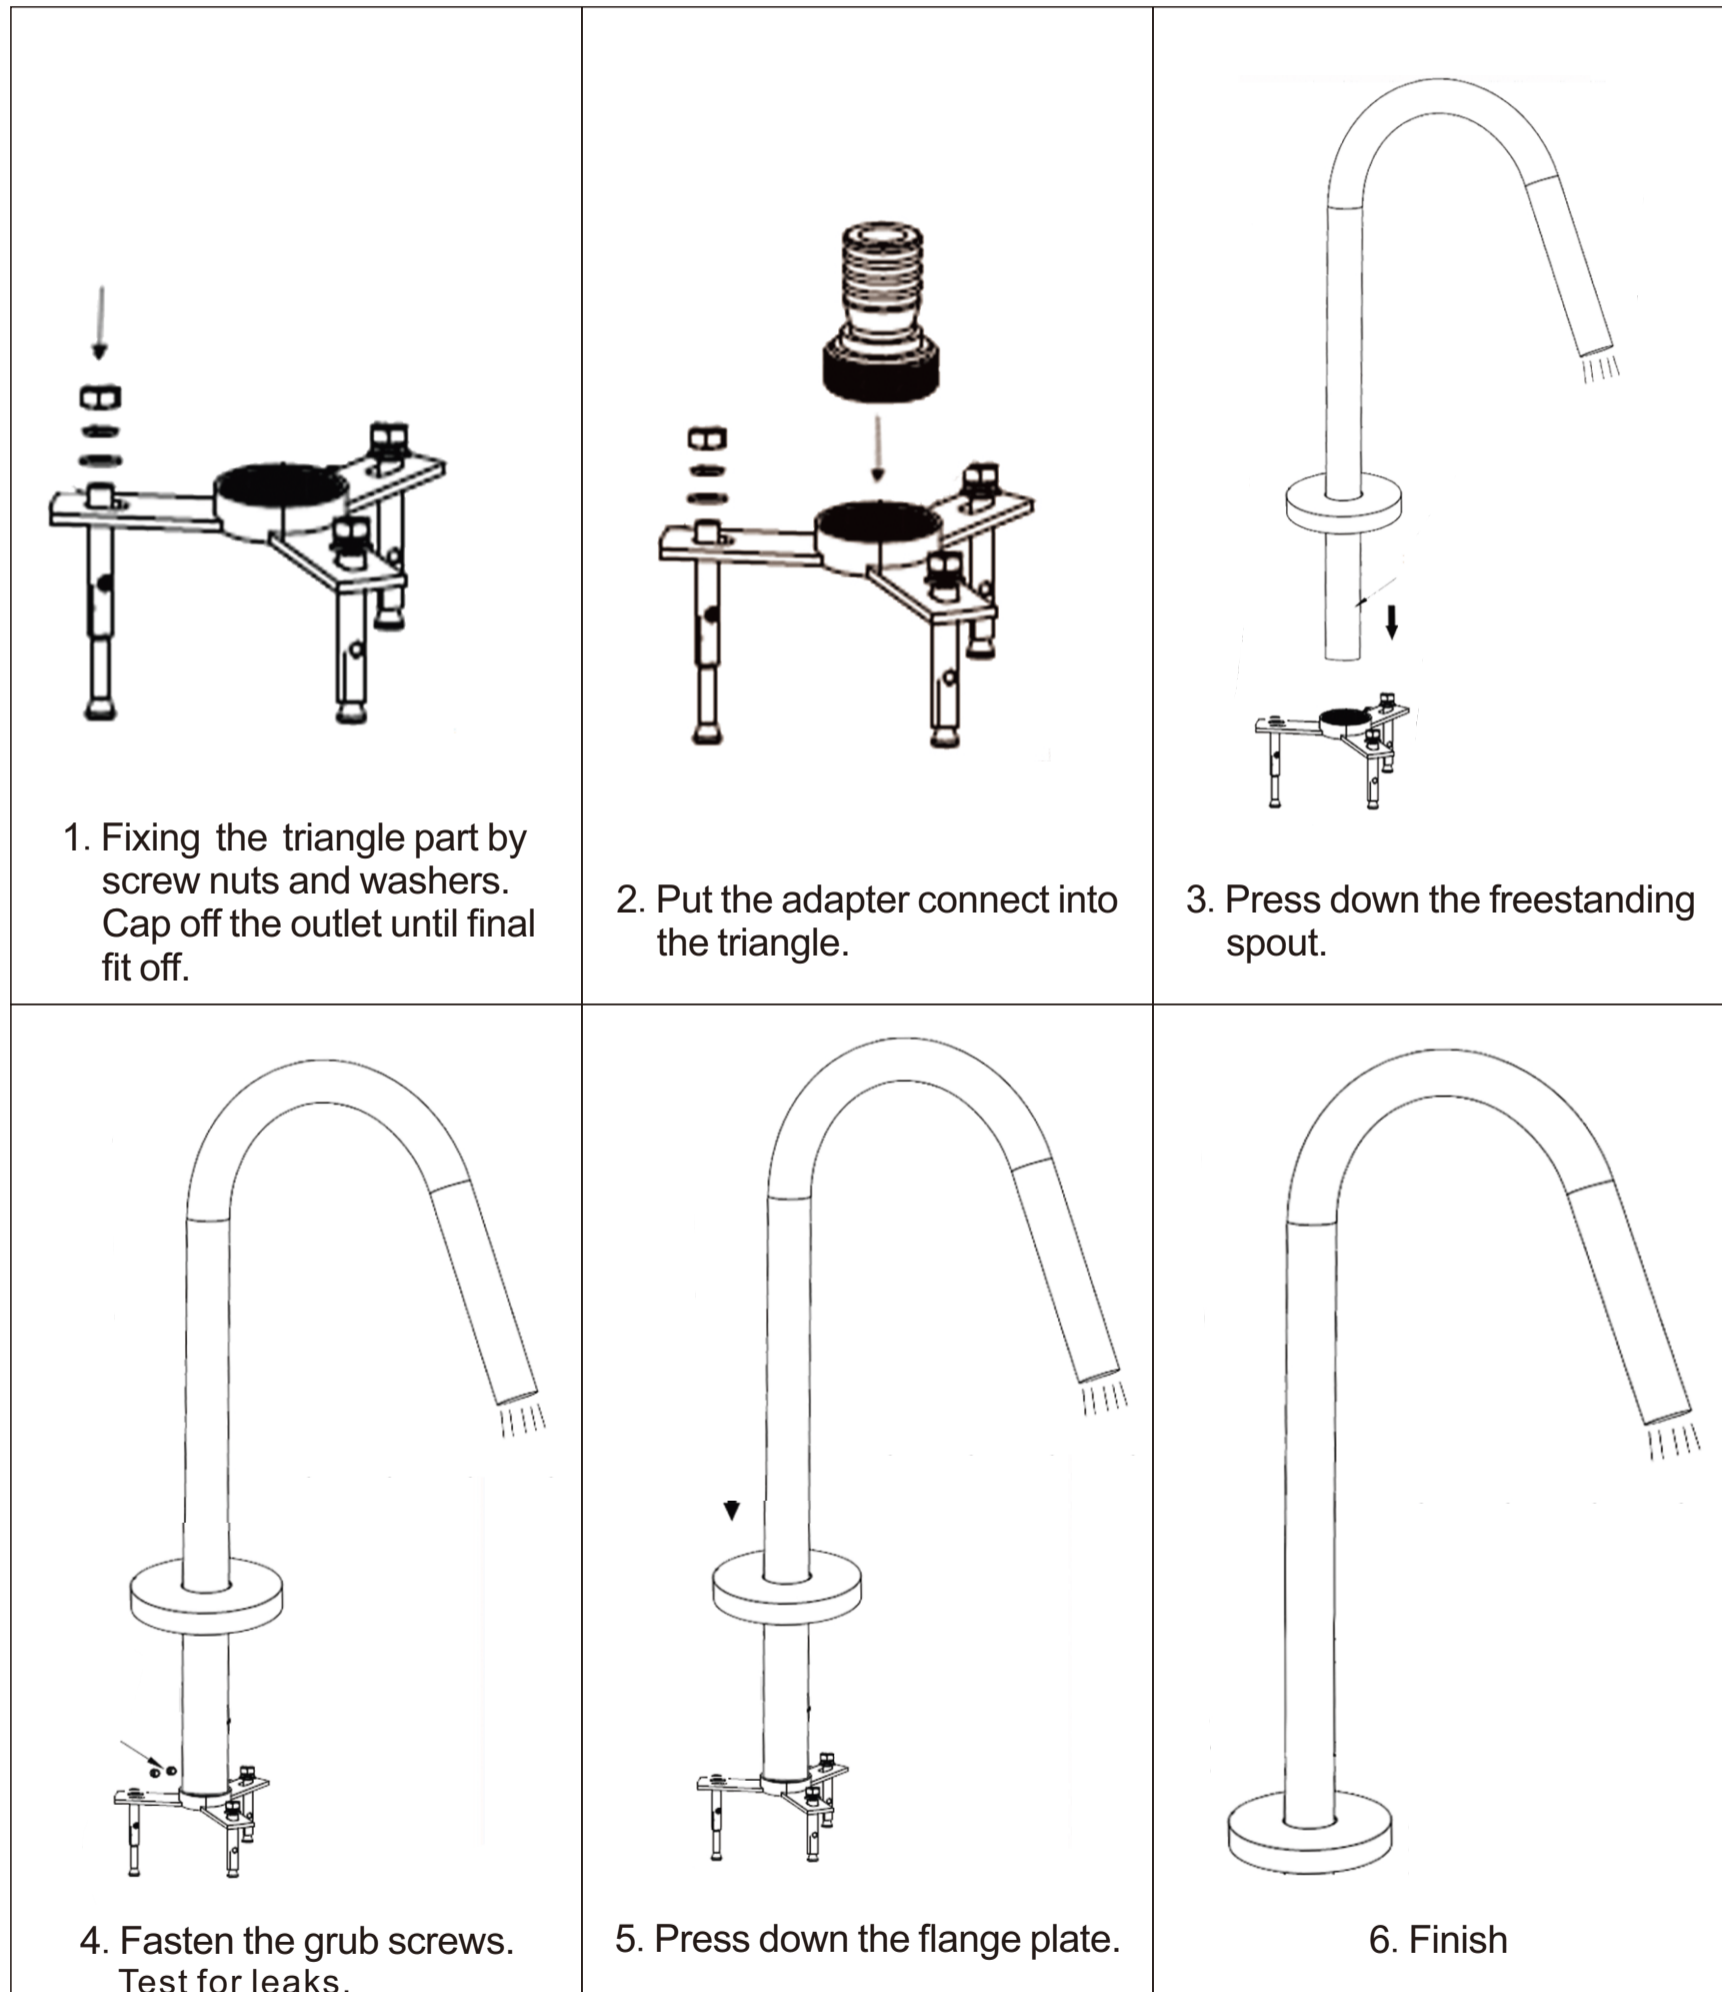

Installation Instruction

Note: This product must be installed by a licensed plumber.