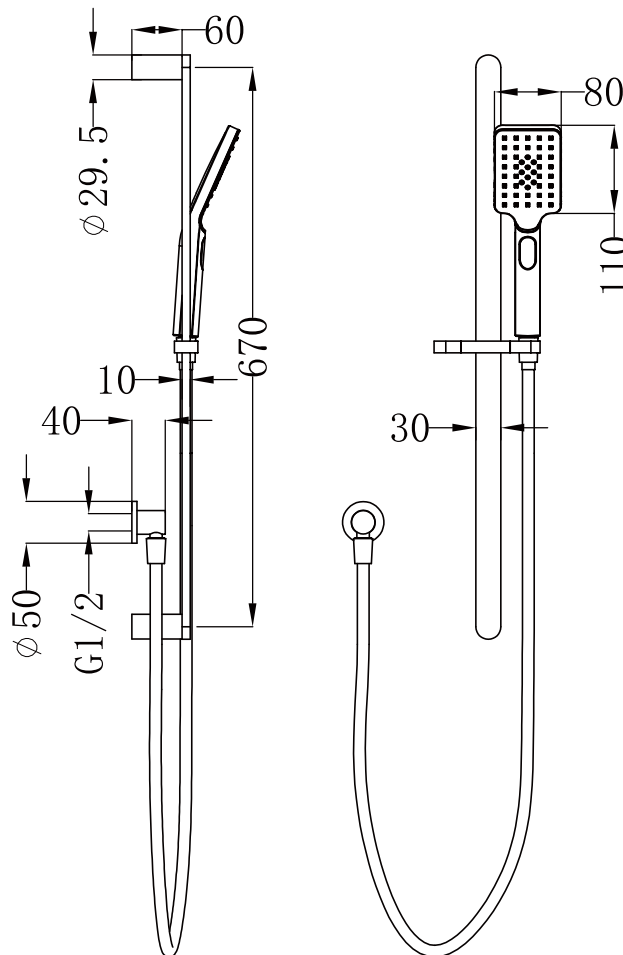

Bianca/Ecco Shower Rail

SPECIFICATION

PRODUCT CODE	YSW308-3
WELS RATING	4Star 6L/Min
WATERMARK LICENSE	WM-060093
TEMPERATURE RATING	Min 1°C -Max 75°C
PRESSURE RATING	Min 150KPa-Max 500Kpa

AVAILABLE FINISH

PACKING INCLUDES

- 1x hand shower
- 1x shower rail
- 1x shower elbow
- 1x 1.5m PVC hose

NOTE

1. Seal all wall penetrations with a neutral cure silicone.

2. The inlet of the shower hose is connect to a wall elbow installed by the plumber at a suitable height.

3. This is only an installation guide. Nero Tapware recommends having the product onsite before commencing rough in.

4. This product may not be suitable for use with gravity-fed water heaters, low pressure supply networks, instantaneous water heaters, tempering valves and thermostatic mixing valves.