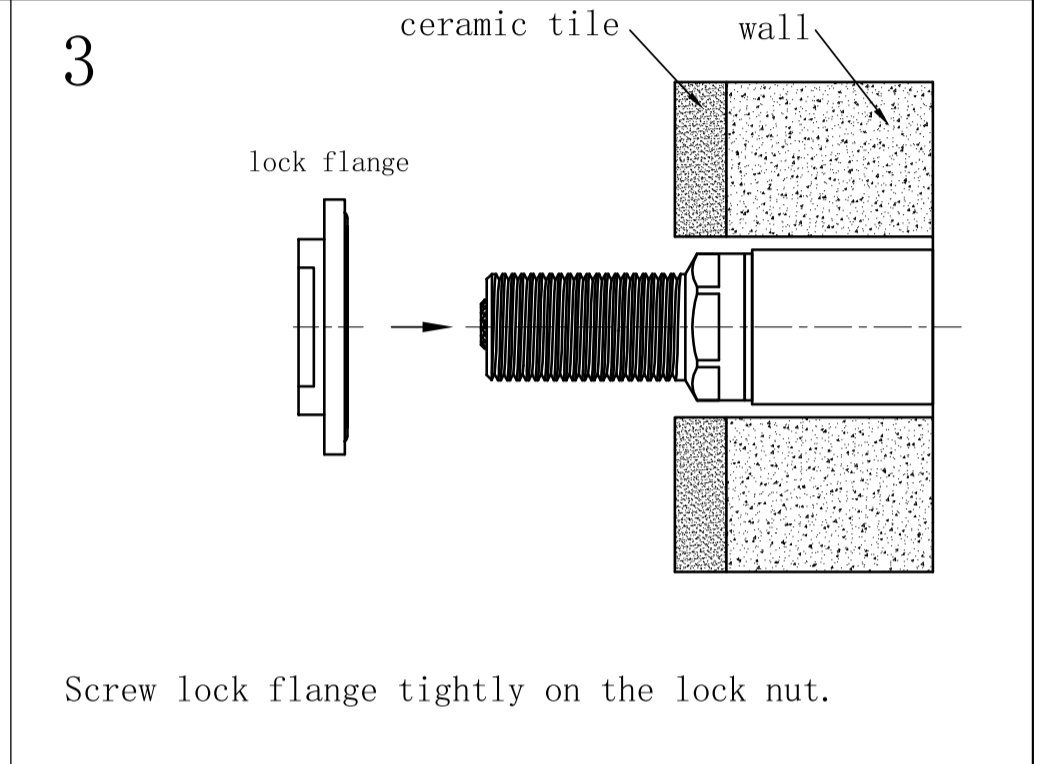

## Finish & SKU

 Chrome  
NR211709CH

 Gun Metal  
NR211709GM

 Brushed Bronze  
NR211709BZ

 Matte Black  
NR211709MB

 Brushed Gold  
NR211709BG

 Brushed Nickel  
NR211709BN

\*Dimensions are nominal measurements only.