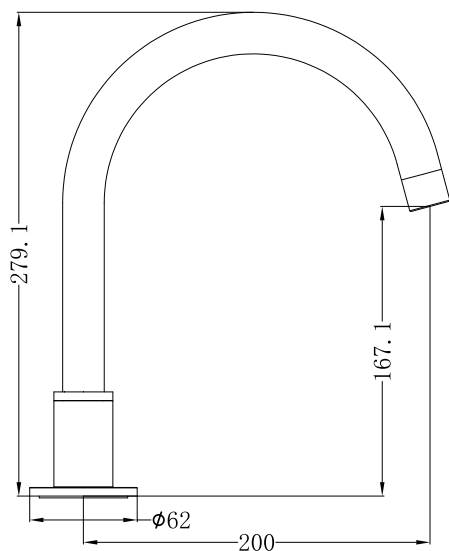

Kara Hob Mount Bath Spout Only G1/2 Female Inlet

Nero

Versions:202311

Drawing

Specifications

SKU

NR211703b

Watermark License

WM-060073

Temperature Rating

Min 1°C-Max 75°C

Pressure Rating

Min 150kpa - Max 500kpa

Finish

| | | |
|--|---|---|
|  Chrome NR211703bCH |  Gun Metal NR211703bGM |  Brushed Bronze NR211703bBZ |
|  Matte Black NR211703bMB |  Brushed Gold NR211703bBG |  Brushed Nickel NR211703bBN |

Packaging Includes

1x spout
1x plate

*Dimensions are nominal measurements only.

Nero

info@nerotapware.com.au
nerotapware.com.au

11-13 Buontempo Road
Carrum Downs Vic 3201