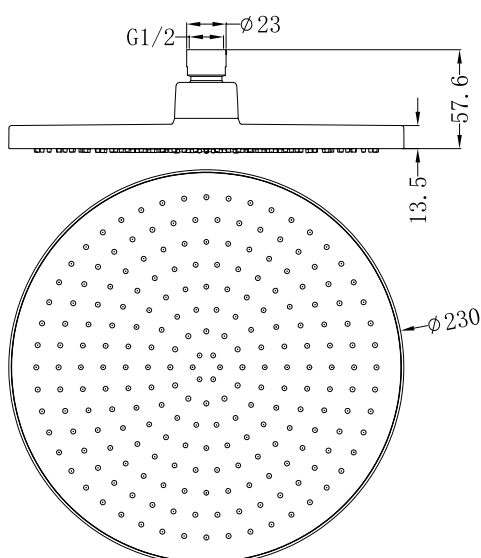

230mm Air Shower Head

Nero

Versions:202401

Drawing

Specifications

Watermark License

WM-060093

Temperature Rating

Min 1°C - Max 75°C

Pressure Rating

Min 150kpa - Max 500kpa

Packaging Includes

1x Shower Head

Finish & SKU

Chrome
NR508076CH

Brushed Nickel
NR508076BN

Matte White
NR508076MW

Matte Black
NR508076MB

Brushed Gold
NR508076BG

*Dimensions are nominal measurements only.

Nero

info@nerotapware.com.au
nerotapware.com.au

11-13 Buontempo Road
Carrum Downs Vic 3201