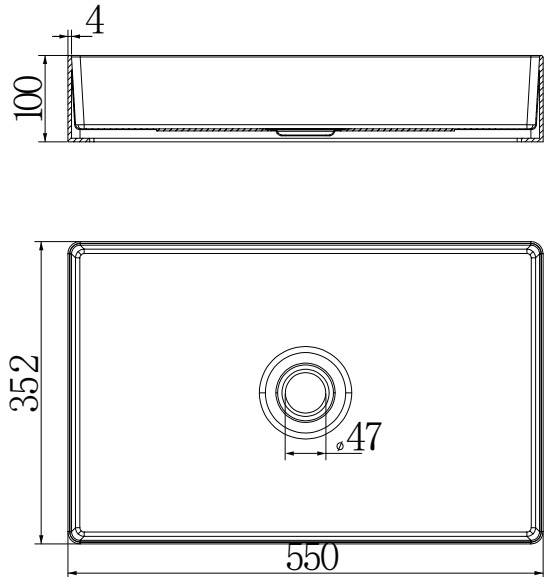

RECTANGLE STAINLESS STEEL BASIN

SPECIFICATION

PRODUCT CODE	B3555
MATERIAL	304 stainless steel
SIZE	550*352*100mm
WARRANTY	10 years warranty

AVAILABLE FINISH

	GRAPHITE NRB3555GR		BRUSHED NICKEL NRB3555BN
	BRUSHED BRONZE NRB3555BZ		BRUSHED GOLD NRB3555BG