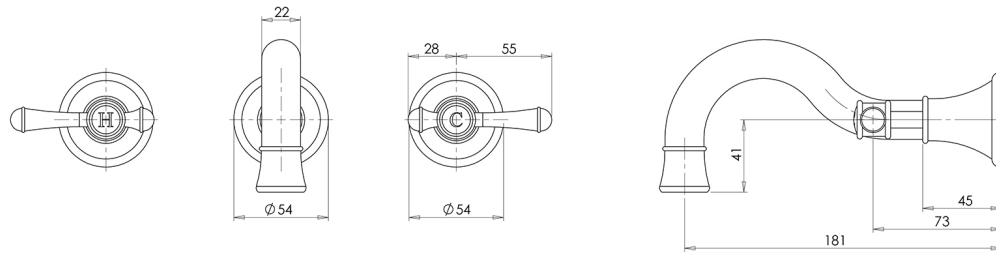

NOSTALGIA

NOSTALGIA LEVER BASIN BATH SET 180MM SHEPHERDS CROOK

SPECIFICATIONS

AVAILABLE IN

NS1127-00
Chrome

NS1127-40
Brushed Nickel

NS1127-33
Antique Black

INFORMATION