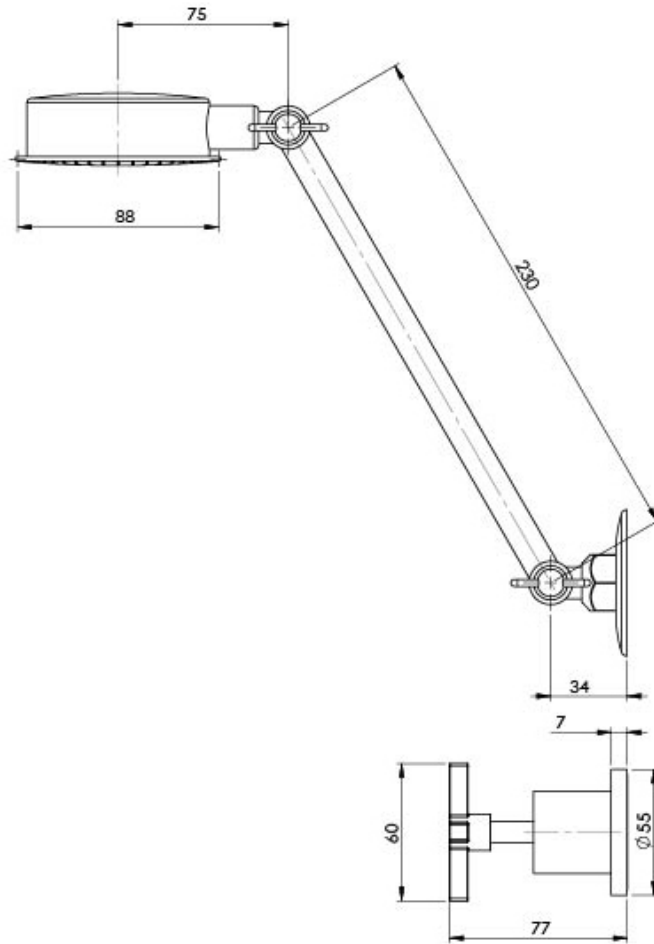

RADII

RADII SHOWER SET

SPECIFICATIONS

AVAILABLE IN

RA220 CHR
Chrome

INFORMATION

Temperature Rating
1 - 75°C

Pressure Rating
150 - 500kPa

Please visit <https://www.phoenixtapware.com.au/warranty> to view the full warranty

While we aim to ensure the specifications shown are correct at time of printing, Phoenix Tapware reserves the right to make modifications without prior notice. Always use the physical product measurements for mark-ups and roughing-in as the line drawing shown may differ from the actual product over time. All measurements are shown in millimetres. Colours may vary from image shown.