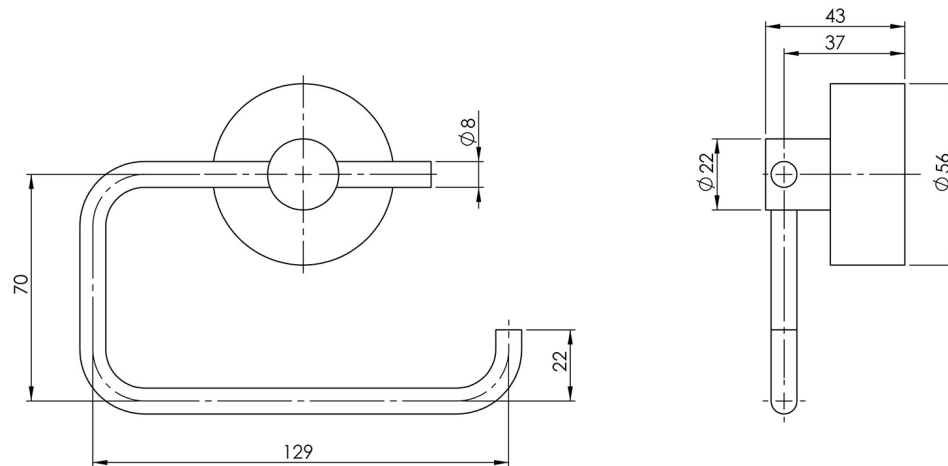

VIVID

VIVID TOILET ROLL HOLDER

SPECIFICATIONS

AVAILABLE IN

VA892 CHR
Chrome

INFORMATION

MAINTENANCE AND CARE:

- All surfaces should be cleaned with mild liquid detergent or soap and water.
- Do not use cream cleaners or citrus based cleaning products, as they are abrasive.
- Use of unsuitable cleaning agents may damage the surface.
- Any damage caused in this way will not be covered by warranty.