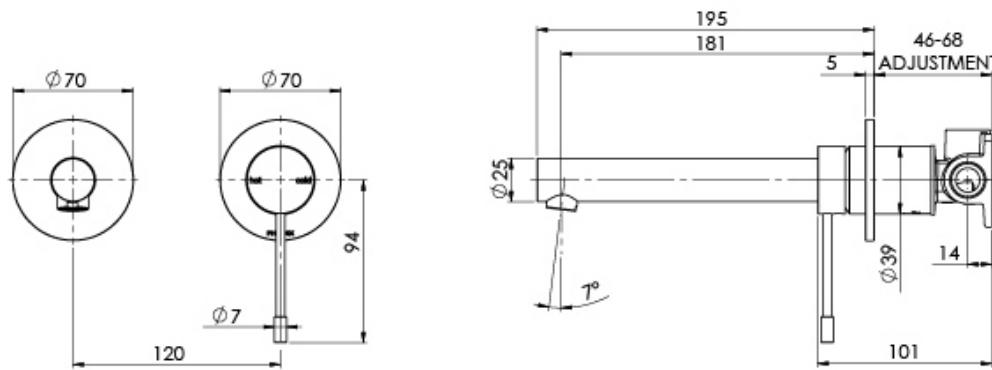

VIVID SLIMLINE SS

VIVID SLIMLINE SS 316 WALL BASIN / BATH MIXER SET 180MM

SPECIFICATIONS

AVAILABLE IN

316-7810-51
Stainless Steel

INFORMATION

Temperature Rating
1 - 75°C

Pressure Rating
150 - 500kPa

Please visit <https://www.phoenixtapware.com.au/warranty> to view the full warranty

While we aim to ensure the specifications shown are correct at time of printing, Phoenix Tapware reserves the right to make modifications without prior notice. Always use the physical product measurements for mark-ups and roughing-in as the line drawing shown may differ from the actual product over time. All measurements are shown in millimetres. Colours may vary from image shown.