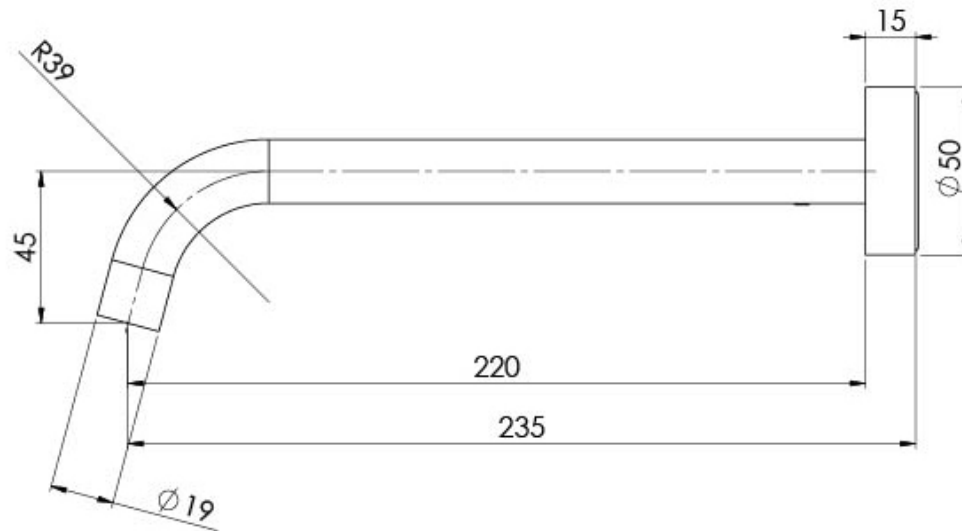

## VIVID SLIMLINE WALL BASIN OUTLET 230MM CURVED

## SPECIFICATIONS

Please visit <https://www.phoenixtapware.com.au/warranty> to view the full warranty

While we aim to ensure the specifications shown are correct at time of printing, Phoenix Tapware reserves the right to make modifications without prior notice. Always use the physical product measurements for mark-ups and roughing-in as the line drawing shown may differ from the actual product over time. All measurements are shown in millimetres. Colours may vary from image shown.