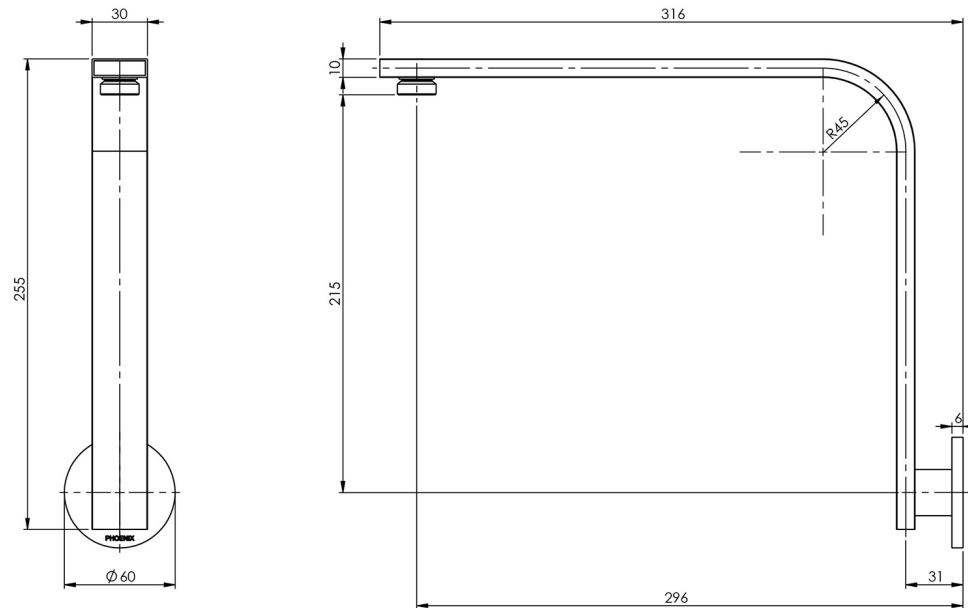

## VIVID SLIMLINE HIGH-RISE SHOWER ARM ROUND PLATE

## SPECIFICATIONS