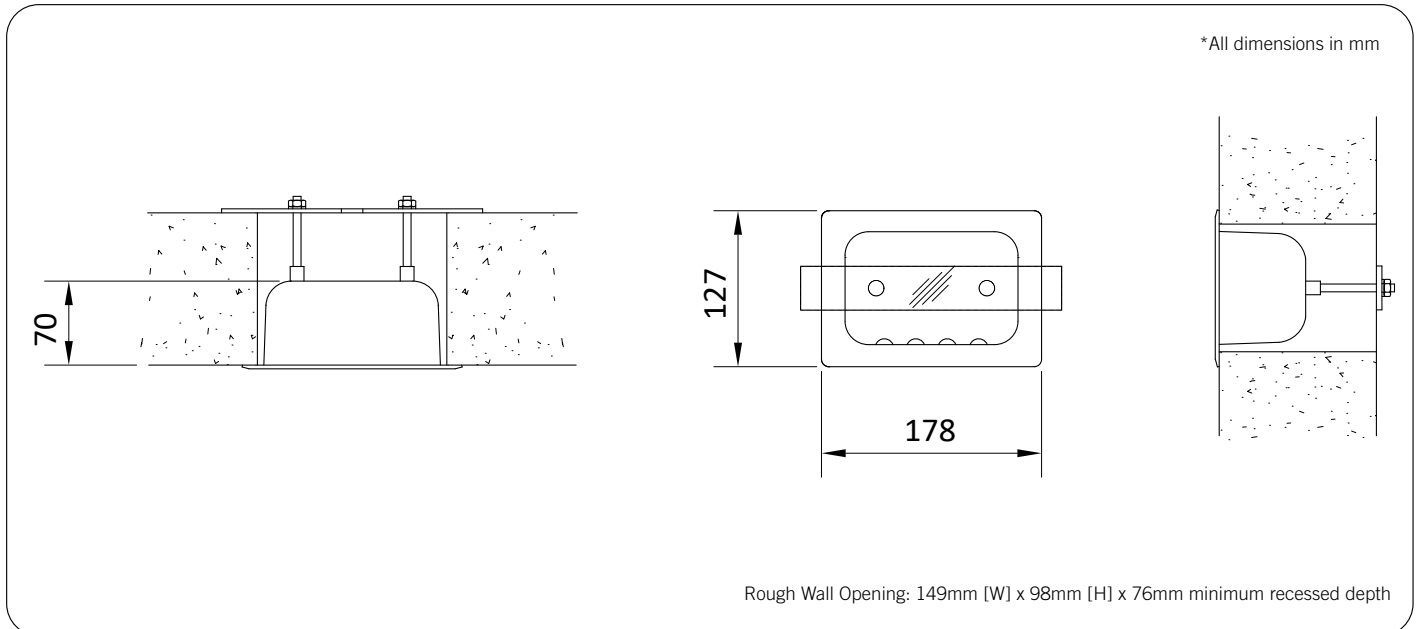

Related Products

RBA8132-100 Recessed Soap Dish | Stainless Steel

RBA8132-117 Recessed Soap Dish | EnviroGlaze® White

RBA8133-102 Recessed Shower Shelf | Tapered

Important: Installation instructions and current rough-in details should be furnished with each fixture. Do not rough in without certified dimensions. Dimensions are subject to manufacturer's tolerance of +/-10mm.