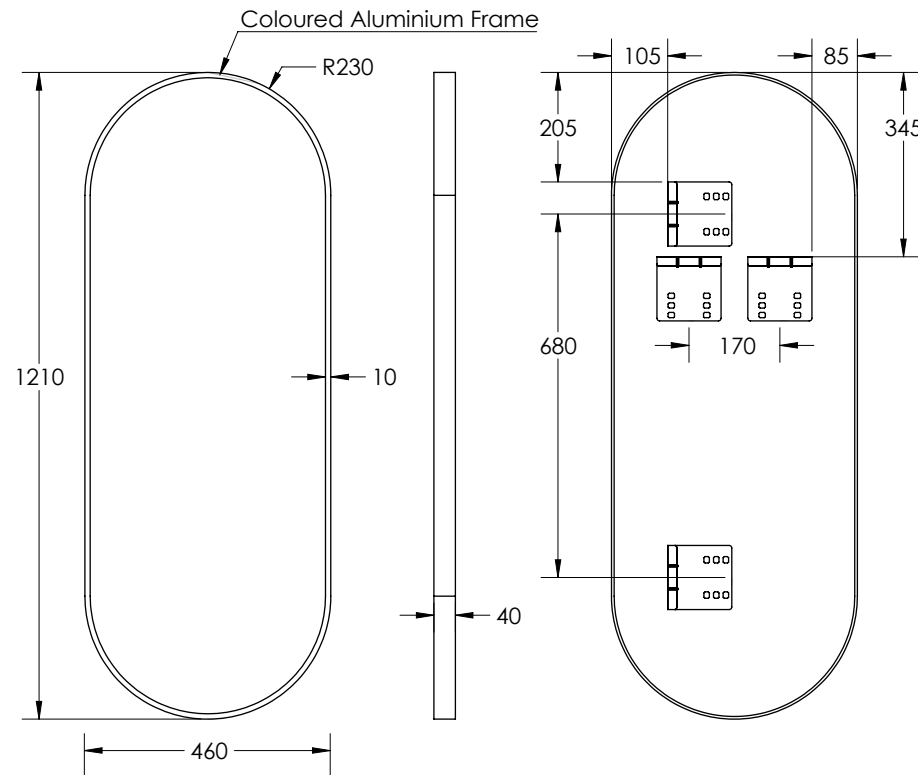

Please check actual product in box for bracket type used

MODERN OBLONG 460X1210

NON-LED MIRROR

SPECIFICATIONS

WIDTH	460mm
HEIGHT	1210mm
DEPTH	40mm
WEIGHT	7kg
ORIENTATION	Landscape/Portrait

FEATURES

- Copper Free Mirror
- Coloured Aluminium Frame

FINISH	PRODUCT CODE
Baltic Brass	MO46121-BB
Brits Nickel	MO46121-BN
Cuban Bronze	MO46121-CB
Georgian Metal	MO46121-GM

FINISH	PRODUCT CODE
Manhattan Black	MO46121-MB
Milano White	MO46121-MW
Nordic Gold	MO46121-NG

Disclaimer: All LED Products requiring hardwiring must be installed by a licensed electrician in accordance with local regulations. Sizes are in mm and nominal and should be checked prior to installation. Actual colours may vary so please check colour samples before ordering. Installation is acceptance of our products. Installation of faulty, warped, chipped or damaged products will void our warranty.