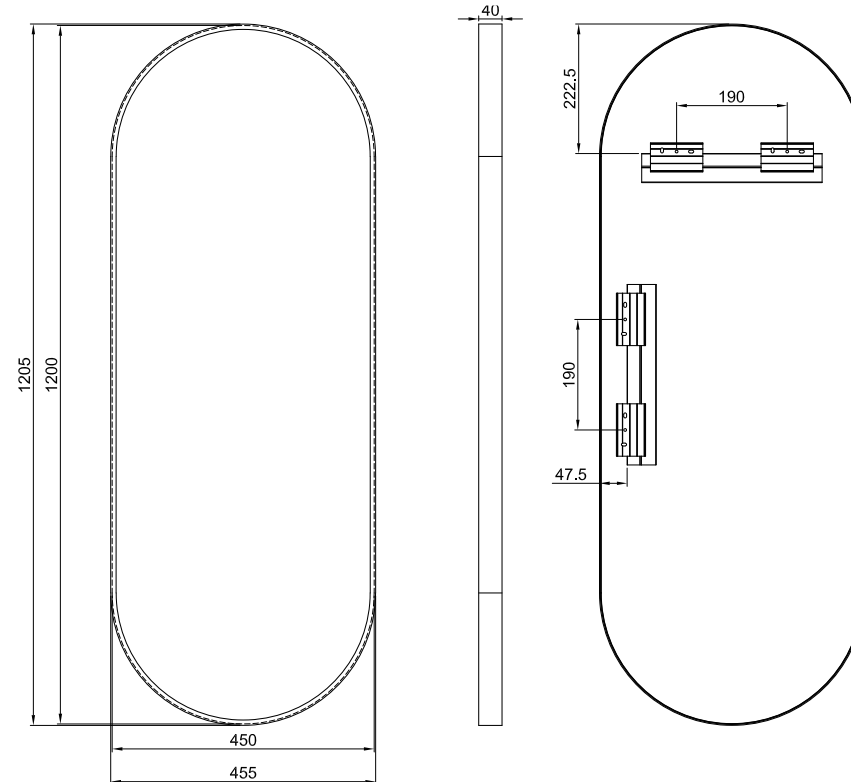

Please check actual product in box for bracket type used

MODERN OBLONG 460X1210

NON-LED MIRROR

SPECIFICATIONS

WIDTH	455mm
HEIGHT	1205mm
DEPTH	40mm
WEIGHT	7kg
ORIENTATION	Landscape/Portrait

FEATURES

- Copper Free Mirror
- Coloured Aluminium Frame

FINISH	PRODUCT CODE
Baltic Brass	MO46121-BB
Brits Nickel	MO46121-BN
Cuban Bronze	MO46121-CB
Georgian Metal	MO46121-GM

FINISH	PRODUCT CODE
Manhattan Black	MO46121-MB
Milano White	MO46121-MW
Nordic Gold	MO46121-NG

Disclaimer: All LED Products requiring hardwiring must be installed by a licensed electrician in accordance with local regulations. Sizes are in mm and nominal and should be checked prior to installation. Actual colours may vary so please check colour samples before ordering. Installation is acceptance of our products. Installation of faulty, warped, chipped or damaged products will void our warranty.