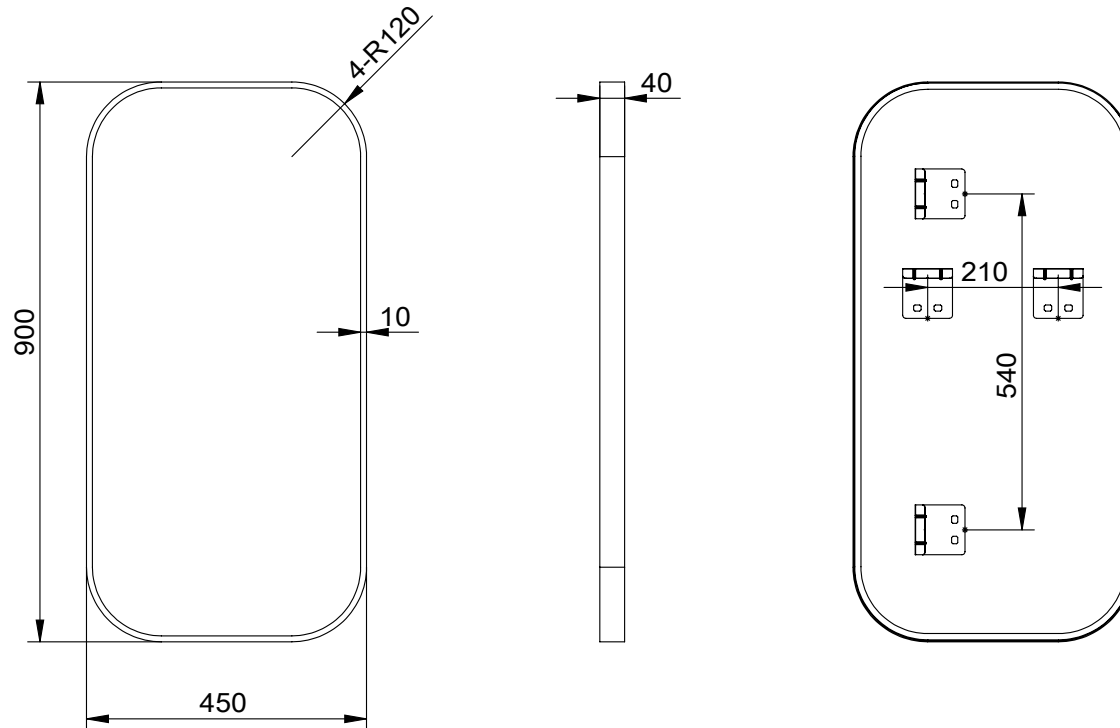

MODERN SOFT RECTANGLE 450

MIRROR

SPECIFICATIONS

WIDTH	450mm
HEIGHT	900mm
DEPTH	40mm
WEIGHT	11kg
ORIENTATION	Portrait/Landscape

FEATURES

- Copper Free Mirror
- Coloured Aluminium Frame

FINISH	PRODUCT CODE
Baltic Brass	MSR4590-BB
Brits Nickel	MSR4590-BN
Cuban Bronze	MSR4590-CB
Georgian Metal	MSR4590-GM
Manhattan Black	MSR4590-MB
Milano White	MSR4590-MW
Nordic Gold	MSR4590-NG

Disclaimer: All LED Products requiring hardwiring must be installed by a licensed electrician in accordance with local regulations. Sizes are in mm and nominal and should be checked prior to installation. Actual colours may vary so please check colour samples before ordering. Installation is acceptance of our products. Installation of faulty, warped, chipped or damaged products will void our warranty.