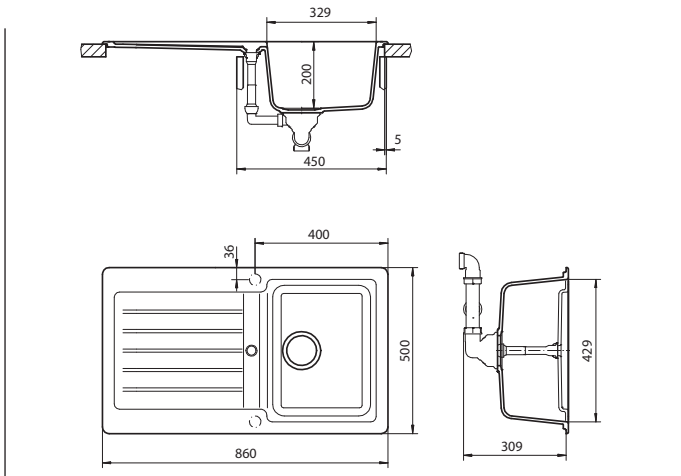

TD100

TYPOS INSET

CRISTALITE⁺

Product shown TD100WL

INCLUDED ACCESSORIES

OPTIONAL ACCESSORIES

DIMENSIONS

SPECIFICATIONS

Description	Single Bowl, Topmount
Overall Sink Size	L860mm x W500mm x D200mm
Bowl Dimensions	L429mm x W329mm x D200mm(L)
Drainer Length	410mm
Bowl Radius	10mm
Water Capacity	22 Litres
Technic	Granite Sink
Material	Granite - Cristalite

INSTALLATION

Fixings	Topmount clips supplied
Min Cabinet Size	450mm
Tap Holes	1TH

SURFACE FINISH

WASTE KIT

MATERIAL

PLUMBING

Waste Fittings	1 x (90mm x 2") basket waste included
Overflow	Included

INSTALLATION OPTIONS

R Indicates right bowl positioning.
L Indicates left bowl positioning.

PACKAGING

Gross Weight	20kg
Carton Size	1030mm x 580mm x 320mm
Pack QTY	1

AVAILABLE IN