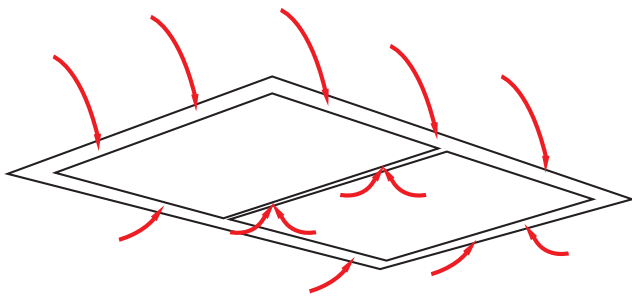

SILENT CEILING CASSETTE RANGEHOOD 100cm SCC1000B-S

Pictured: Perimeter Aspiration image for illustration purposes only.

- **Innovative solution** - this ceiling/cassette is ideal over island or peninsula style kitchen benches, maintaining an uninterrupted eyeline, creating a sleek, glamorous kitchen style.
- **Powerful silent extraction** - a Perimeter Aspiration style rangehood with externally mounted, German engineered Isodrive® motor options, delivers effective, efficient extraction leaving your kitchen air fresher.
- **Home Automation Applicable** - Power up and shut down your Schweigen Appliance with just your voice. *Third party WIFI Integrated Smart Switch sold separately.

SILENT CEILING CASSETTE RANGEHOOD 100cm SCC1000B-S

PRODUCT DESCRIPTION

- Matte black finish
- Perimeter Aspiration
- Ceiling/bulkhead cassette rangehood
- Silent IsoDrive® motor system
- 2 x stainless steel mesh filters
- Simple wall switch operation
- 3 Year Warranty on canopy

SCC1000B-S

- Matte black finish
- Dimensions: (W x D)
1000 x 700 mm
- (wall switch control not included)
- Home automation applicable*

MOTOR OPTIONS

- **SP 1600** - single external motor
- 1600 m³/h airflow
- 200mm SteelFlex™ ducting (6m)
- install roof/wall
- **SE 3200** - single external motor
- 3200 m³/h airflow
- 250mm SteelFlex™ ducting (4m)
- 200mm SteelFlex™ ducting (2m)
- install roof/wall
- **Schweigen SteelFlex™ included**
- **10 Year Warranty on IsoDrive® Motor**