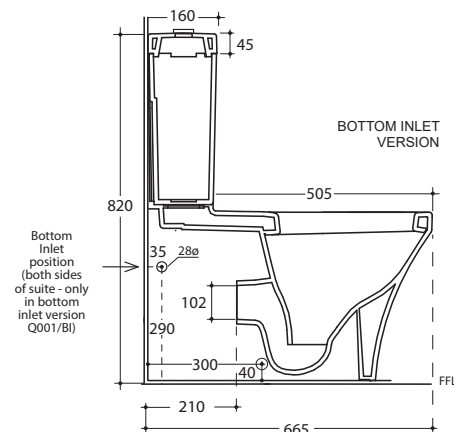

(Pan) 35 kg, **(Seat)** 2 kg, **(Cistern)** 16 kg

COLOURS

White

INCLUSIONS

Connector, soft close seat and fixings included.

N.B. - S-trap connector supplied as standard.

Notes

Set out 80 - 160 mm (S-Trap)
Suitable for S-Trap or P-Trap Installation.

Cleanmax nanotech anti-bacterial surface technology.

Note: All dimensions are in millimetres and are subject to normal manufacturing variances. Studio Bagno Pty Ltd reserves the right to vary specifications at any time without notice. Date created: 14/02/13.