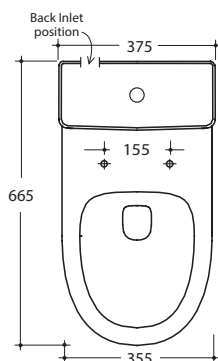

(Pan) 35 kg, **(Seat)** 2 kg, **(Cistern)** 16 kg

COLOURS

White

INCLUSIONS

Connector, soft close seat and fixings included.

N.B. - S-trap connector supplied as standard.

Notes

Set out 80 - 160 mm (S-Trap)
Suitable for S-Trap or P-Trap Installation.

Cleanmax nanotech anti-bacterial surface technology.

Note: All dimensions are in millimetres and are subject to normal manufacturing variances. Studio Bagno Pty Ltd reserves the right to vary specifications at any time without notice. Date created: 14/02/13.