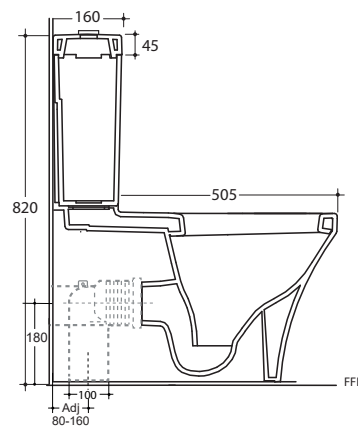

(Pan) 35 kg, **(Seat)** 2 kg, **(Cistern)** 16 kg

COLOURS

White

INCLUSIONS

Connector, soft close seat and fixings included.

N.B. - S-trap connector supplied as standard.

Notes

Set out 80 - 160 mm (S-Trap)
Suitable for S-Trap or P-Trap Installation.

Cleanmax nanotech anti-bacterial surface technology.

Note: All dimensions are in millimetres and are subject to normal manufacturing variances. Studio Bagno Pty Ltd reserves the right to vary specifications at any time without notice. Date created: 14/02/13.