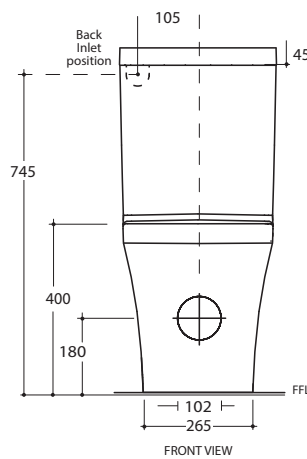

(Pan) 35 kg, **(Seat)** 2 kg, **(Cistern)** 16 kg

COLOURS

White

INCLUSIONS

Connector, soft close seat and fixings included.

N.B. - S-trap connector supplied as standard.

Notes

Set out 80 - 160 mm (S-Trap)
Suitable for S-Trap or P-Trap Installation.

Cleanmax nanotech anti-bacterial surface technology.

Note: All dimensions are in millimetres and are subject to normal manufacturing variances. Studio Bagno Pty Ltd reserves the right to vary specifications at any time without notice. Date created: 14/02/13.