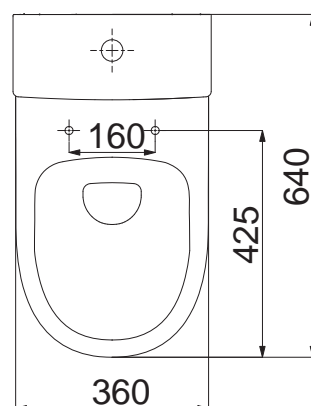

LUST

STYLE

Rimless Back to Wall Toilet Suite

CODE

LUS 001
LUS 001/BI (Bottom Inlet)

COLOURS

White

INCLUSIONS

Connector, soft close seat and fixings included. S-trap connector supplied as standard

NOTES

Set out 60 - 120 mm (S-Trap)
Suitable for S-Trap or P-Trap Installation
Cleanmax nanotech anti-bacterial surface technology.

Note: All dimensions are in millimetres and are subject to normal manufacturing variances. Studio Bagno Pty Ltd reserves the right to vary specifications at any time without notice. Date created: 19/04/21