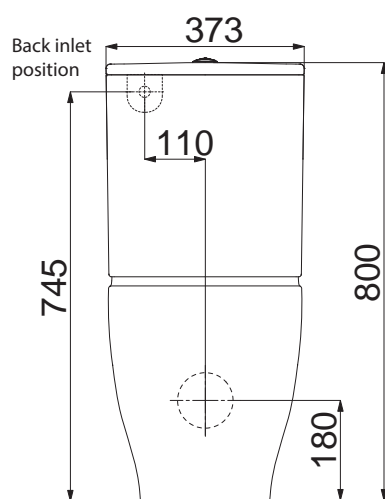

LUST

STYLE

Rimless Back to Wall Toilet Suite

CODE

LUS 001
LUS 001/BI (Bottom Inlet)

COLOURS

White

INCLUSIONS

Connector, soft close seat and fixings included. S-trap connector supplied as standard

NOTES

Set out 60 - 120 mm (S-Trap)
Suitable for S-Trap or P-Trap Installation
Cleanmax nanotech anti-bacterial surface technology.

Note: All dimensions are in millimetres and are subject to normal manufacturing variances. Studio Bagno Pty Ltd reserves the right to vary specifications at any time without notice. Date created: 19/04/21