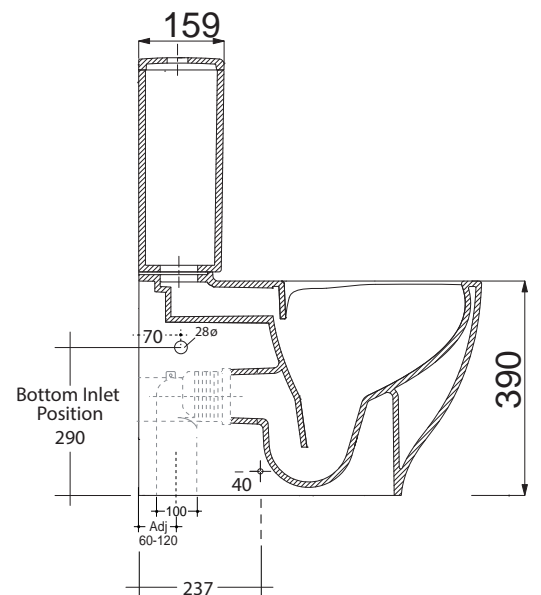

LUST

STYLE

Rimless Back to Wall Toilet Suite

CODE

LUS 001
LUS 001/BI (Bottom Inlet)

COLOURS

White

INCLUSIONS

Connector, soft close seat and fixings included. S-trap connector supplied as standard

NOTES

Set out 60 - 120 mm (S-Trap)
Suitable for S-Trap or P-Trap Installation
Cleanmax nanotech anti-bacterial surface technology.

Note: All dimensions are in millimetres and are subject to normal manufacturing variances. Studio Bagno Pty Ltd reserves the right to vary specifications at any time without notice. Date created: 19/04/21