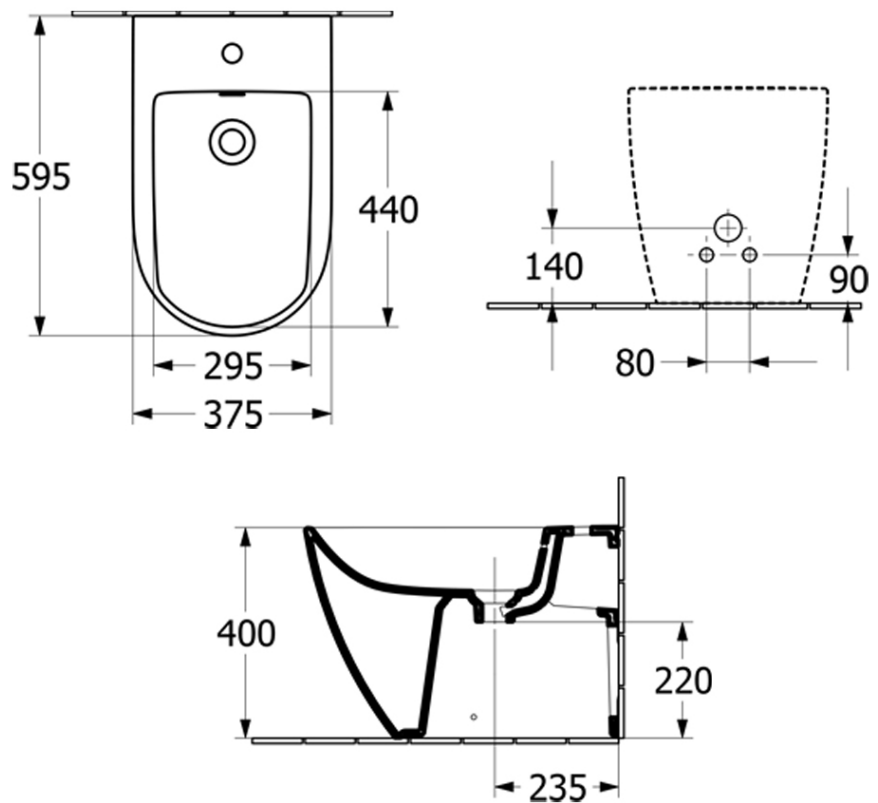

# Subway 3.0 WF Bidet

1 Tap Hole | CermaicPlus

**Product Image**

**Product Details**

<b>Code:</b>	<b>447100R1CB</b>
Brand:	Villeroy & Boch
Range:	SUBWAY 3.5
Warranty:	10 Years*
Product Width:	N/A
Product Depth:	N/A
WELS:	N/A

**Additional Features**

**Technical Specification**

**Required Product**  
MATCHING WALL FACED OR BTW TOILET

**Recommended Products**  
SUBWAY 3.0 4671 SERIES

**Additional Notes**  
• SLIM EDGE DESIGN

\*Please visit [argentaust.com.au/warranty](http://argentaust.com.au/warranty) to view the full warranty

Note: All dimensions are in millimetres and are subject to normal manufacturing variations. Always use the physical product measurements for cut-outs and rough-ins as the technical details shown may differ from the actual product. Use acetic cured silicone sealant. Do not use epoxy type adhesives. Clean with damp cloth. Do not use abrasive cleaners, liquids or pastes.