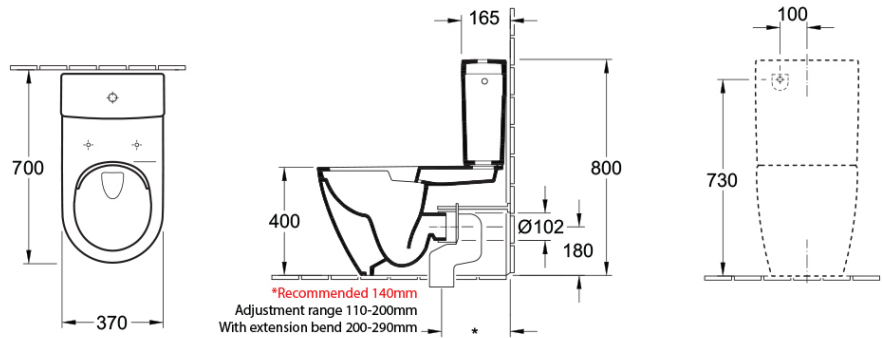

Additional Notes

- Direct Flush Technology

*Please visit argentaust.com.au/warranty to view the full warranty

Note: All dimensions are in millimetres and are subject to normal manufacturing variations. Always use the physical product measurements for cut-outs and rough-ins as the technical details shown may differ from the actual product. Use acetic cured silicone sealant. Do not use epoxy type adhesives. Clean with damp cloth. Do not use abrasive cleaners, liquids or pastes.