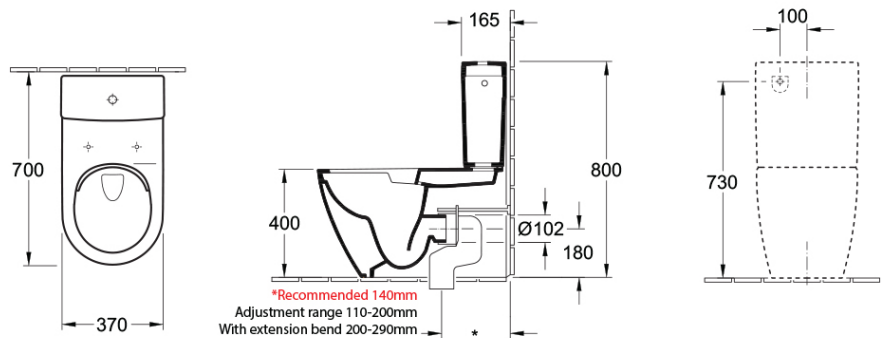

Additional Notes

- Direct Flush Technology

*Please visit argentaust.com.au/warranty to view the full warranty

Note: All dimensions are in millimetres and are subject to normal manufacturing variations. Always use the physical product measurements for cut-outs and rough-ins as the technical details shown may differ from the actual product. Use acetic cured silicone sealant. Do not use epoxy type adhesives. Clean with damp cloth. Do not use abrasive cleaners, liquids or pastes.