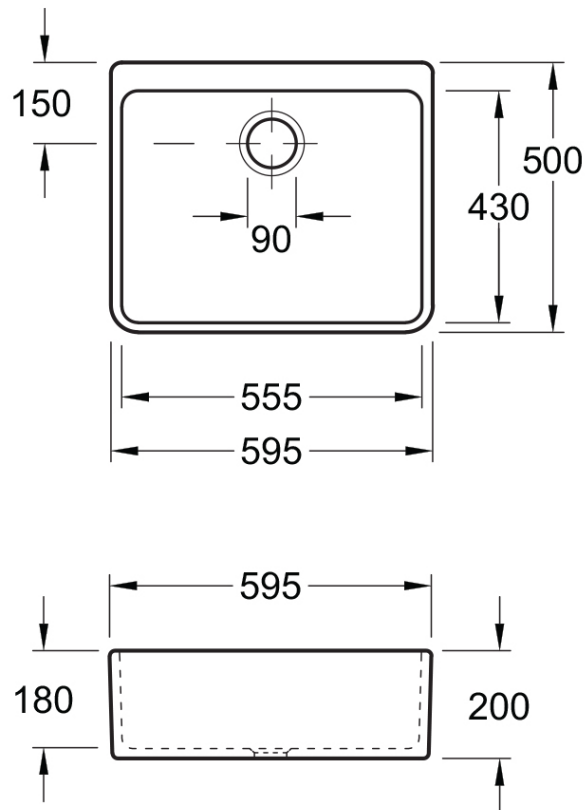

Subway Butler 595 Sink

No Tap Hole | Stone White | CeramicPlus

Product Image

Product Details

Code:	636001RWCB
Brand:	Villeroy & Boch
Range:	Subway Butler
Warranty:	10 Years*
Product Width:	595 mm
Product Height:	200 mm
Product Depth:	430 mm
Litre Capacity:	42 L

Technical Specification

*Please visit argentaust.com.au/warranty to view the full warranty

Note: All dimensions are in millimetres and are subject to normal manufacturing variations. It is recommended to use the physical product measurements for cut-outs and rough-ins as the technical details shown may differ from the actual product. Use acetic cured silicone sealant. Do not use epoxy type adhesives. Clean with damp cloth. Do not use abrasive cleaners, liquids or pastes.