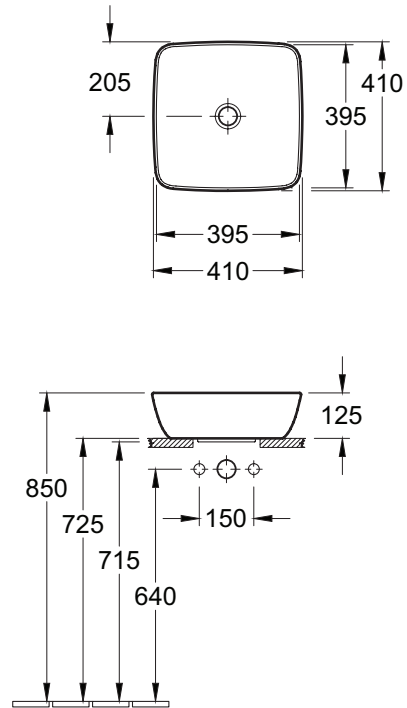

ARTIS SQUARE VESSEL BASIN

Product Image	Technical Specification
---------------	-------------------------

Note: Waste not included

Description

Artis Square Vessel Basin

41784101 410x410mm

Additional Information

- 5 Year Warranty *Conditions Apply
- Without overflow
- Recommended waste, order 94250 White pop-up waste or 94240 Chrome pop-up waste
- Made from TitanCeram offering;
 - » Uniquely precise design
 - » Extremely thin walls
 - » Clearly defined edges